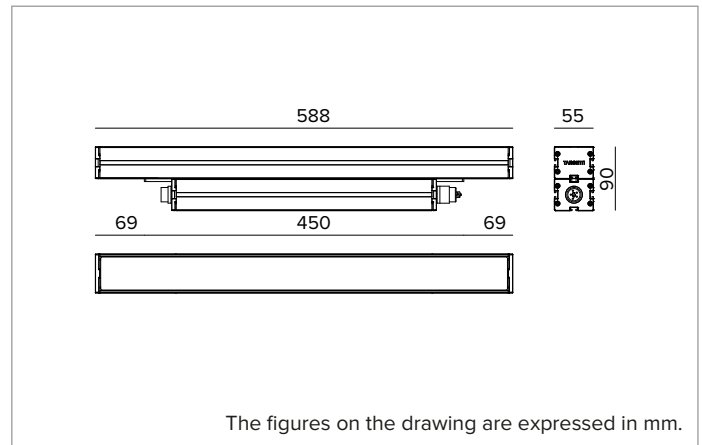

SOURCE

High Power High Efficiency Ra80 linear LED board.

Nominal power: 31.5

Nominal flux: 4548lm

Colour rendering index: 80

CCT nominal: 3000K

ILLUMINOTECHNICAL CHARACTERISTICS

Optic made of optical grade PMMA TIR lenses and a holographic filter. Comfort version with integrated optical accessory: aluminum honeycomb grid, matte black finish.

Optic: LENS

Beam angles: FL 30°

Optical efficiency: 49%

Fixture flux: 2219lm

Luminous efficacy: 63lm/W

Photobiological safety: Compliant with RG1 low risk group

MECHANICAL CHARACTERISTICS

Extruded anodised aluminium 15μ body. Extra clear 5mm thick glass flat screen. The body of the fixture is adjustable and can be installed away from the mounting surface using accessory snap brackets.

Colour and finish: Black anodized

Dimensions: L=588mm

Weight: 3.2Kg

Version: Comfort

Degree of protection: IP66,IP67,IP68,IP69

Mechanical Resistance: IK07

ELECTRICAL CHARACTERISTICS

Integrated driver, available in the ON-OFF version (positioned below the optical body). Supplied with through-wiring with longitudinal sealing IN/OUT panel connectors (the sealing limits the risk of humidity raising towards the driver/optical body). Luminaire compliant with EN 60598-2-22 for power supply from a centralised emergency system CPSS (Central Power Supply System), not incorporated in the luminaire - high risk areas excluded. The default power and flux are 100% in AC and 100% in DC.

Fixture Power: 35W

Power supply: 220-240Vac 50/60Hz

Insulation Class: CLASS 1

Type of driver / Control: ON-OFF

Driver included: YES

Class F: YES

Ambient temperature: 0°C / +35°C

INSTALLATION

To be completed with powder coated stainless steel fixed or adjustable brackets (available in different lengths).

NOTES

110-277Vac version available on request.

WARRANTY

5 years.

WARNING

Luminaire designed for disposal/recycling at end-of-life. Replaceable (LED only) light source by a professional. Replaceable control gear by a professional.

Due to the technological evolution of the electronic components, the data provided may be updated, and as such, confirmation must be requested during the order process.

Luminous flux and power supply have +/-10% tolerances with respect to the indicated value. tq +25°C (CIE 121).

We reserve the right to make technical changes.

Targetti Sankey S.r.l.
Via Pratese, 164
50145 Firenze - Italy
Tel: +39 055 37911
targetti.com
targetti@targetti.com

CCIAA Firenze
Share Capital:
€ 500.000,00
VAT N. (IT):
01537660480
R.E.A: FI-275656

TARGETTI